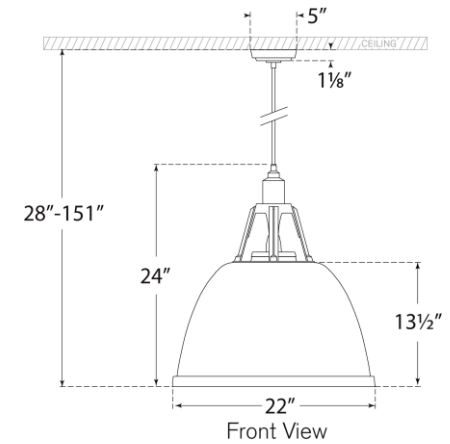

TEAR SHEET

Gunner 22" Pendant

Item # TOB 5642WHT/PAL

Designer: Thomas O'Brien

O/A Height: 28" - 151"

Fixture Height: 24"

Width: 22"

Canopy: 5" Round

Finishes: BLK/PAL, WHT/PAL

Socket: E26 Keyless

Wattage: 15 LED A19

Weight: 15 Pounds

Note: Height Not Adjustable After Installation

Top View