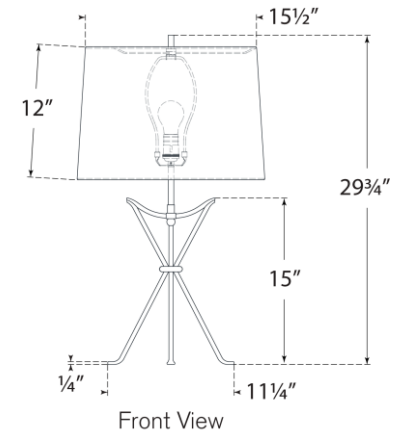

## Neith Medium Table Lamp

Item # TOB 3400AI-L

Designer: Thomas O'Brien

Height: 29.75"

Width: 17"

Base: 9.25" Tri-Leg

Finishes: AI

Shade Treatments: L

Shade Details: 15.5" x 17" x 12"

Socket: E26 Dimmer

Wattage: 15 LED A

Weight: 4 Pounds

Note: French Wired

Front View

Top View