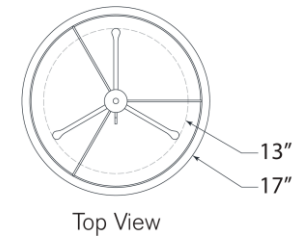

## Neith Medium Table Lamp

Item # TOB 3400AI-L

Designer: Thomas O'Brien

Height: 29.75"

Width: 17"

Base: 9.25" Tri-Leg

Finishes: AI

Shade Treatments: L

Shade Details: 15.5" x 17" x 12"

Socket: E26 Dimmer

Wattage: 15 LED A

Weight: 4 Pounds

Note: French Wired

Front View

Top View