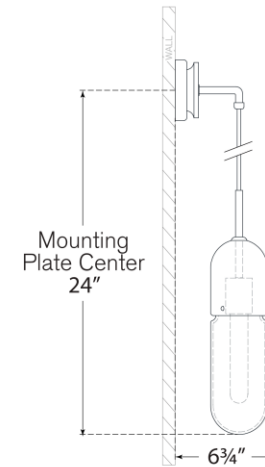

TEAR SHEET

Junio Wall Light

Item # TOB 2645BZ/HAB-CG

Designer: Thomas O'Brien

Height: 26"

Width: 4.25"

Extension: 6.75"

Backplate: 4.25" Round

Finishes: BZ/HAB, HAB, PN

Glass Options: CG, FG

Socket: E26 Keyless

Wattage: 8 LED T10

Weight: 5 Pounds

Top View

Side View

Front View