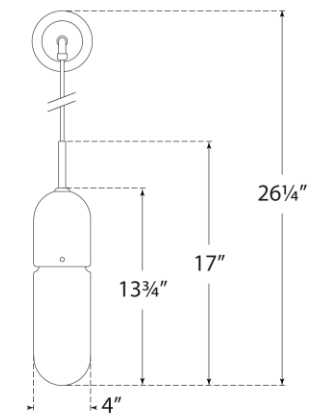

TEAR SHEET

Junio Wall Light

Item # TOB 2645BZ/HAB-CG

Designer: Thomas O'Brien

Height: 26"

Width: 4.25"

Extension: 6.75"

Backplate: 4.25" Round

Finishes: BZ/HAB, HAB, PN

Glass Options: CG, FG

Socket: E26 Keyless

Wattage: 8 LED T10

Weight: 5 Pounds

Top View

Side View

Front View