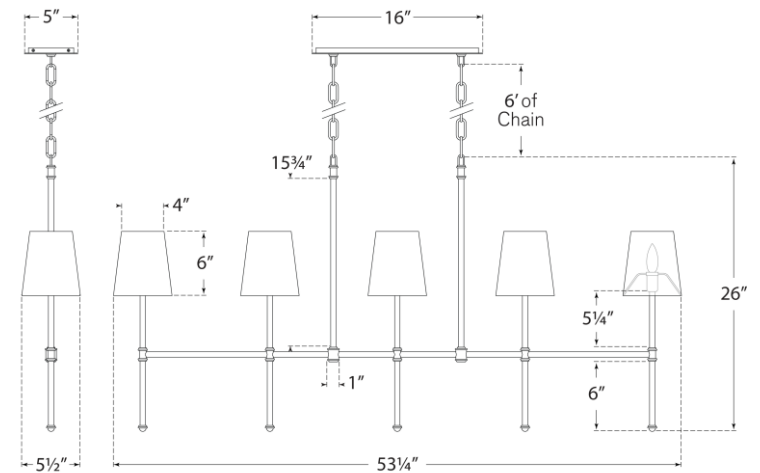

TEAR SHEET

Camille Medium Linear Chandelier

Item # SK 5055BZ-NP

Designer: Suzanne Kasler

Height: 26"

Width: 53.25"

Canopy: 5" x 16" Rectangle

Finishes: BZ, HAB, PN

Shade Treatments: L, NP

Shade Details: 4" x 5.5" x 6"

Socket: 5 - E12 Candelabra

Wattage: 5 - 40 B11

Weight: 17 Pounds

Side View