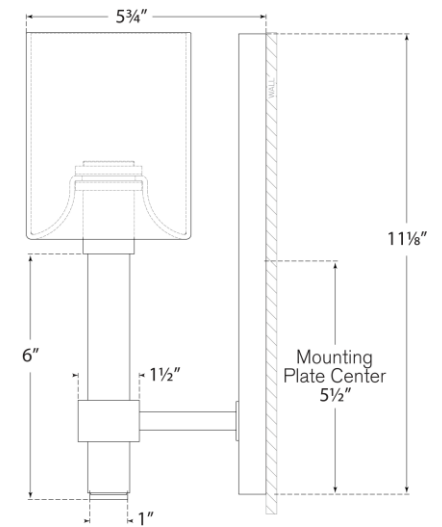

TEAR SHEET

Maribelle Single Sconce

Item # SK 2450HAB-WG

Designer: Suzanne Kasler

Height: 11.5"

Width: 4.25"

Extension: 5.75"

Backplate: 4.25" x 11" Rectangle

Finishes: HAB, PN

Shade Treatments: WG, HAB, PN

Socket: E12 Candelabra

Wattage: 40 B11

Weight: 5 Pounds

Front View

Side View