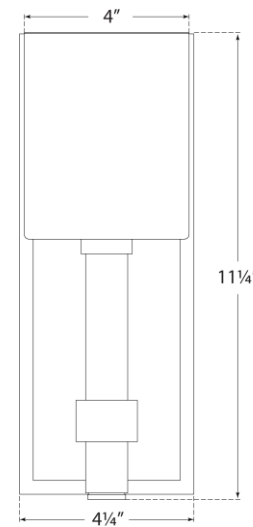

TEAR SHEET

Maribelle Single Sconce

Item # SK 2450HAB-WG

Designer: Suzanne Kasler

Height: 11.5"

Width: 4.25"

Extension: 5.75"

Backplate: 4.25" x 11" Rectangle

Finishes: HAB, PN

Shade Treatments: WG, HAB, PN

Socket: E12 Candelabra

Wattage: 40 B11

Weight: 5 Pounds

Front View

Side View