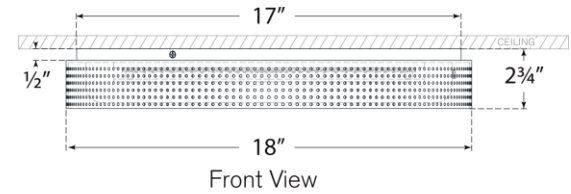

TEAR SHEET

Precision 18" Round Flush Mount

Item # KW 4082PN-WG

Designer: Kelly Wearstler

Height: 2.75"

Width: 18"

Canopy: 17" Round

Finishes: AB, BZ, PN

Glass Options: WG

Lightsource: Dedicated LED

Wattage: 25w (3000lm)

Weight: 18 Pounds

Front View

Bottom View