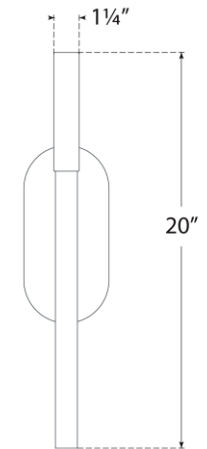

TEAR SHEET

Rousseau Medium Bath Sconce

Item # KW 2281PN-EC

Designer: Kelly Wearstler

Height: 20"

Width: 4.25"

Extension: 3"

Backplate: 4.25" x 9" Oval

Finishes: AB, BZ, PN

Glass Options: CG, EC, ECG, SG

Lightsource: Dedicated LED

Wattage: 6w (700lm)

Weight: 5 Pounds

Top View

Side View

Front View