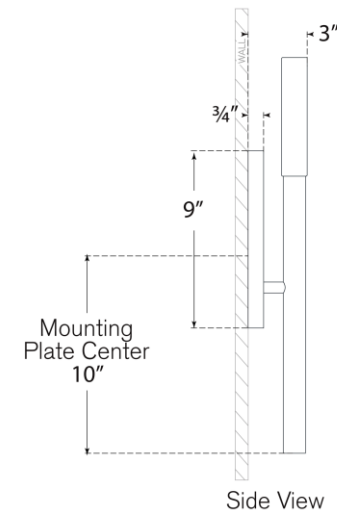

TEAR SHEET

Rousseau Medium Bath Sconce

Item # KW 2281PN-EC

Designer: Kelly Wearstler

Height: 20"

Width: 4.25"

Extension: 3"

Backplate: 4.25" x 9" Oval

Finishes: AB, BZ, PN

Glass Options: CG, EC, ECG, SG

Lightsource: Dedicated LED

Wattage: 6w (700lm)

Weight: 5 Pounds

Top View

Side View

Front View