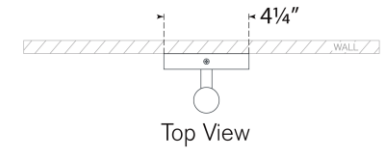

TEAR SHEET

Rousseau Medium Bath Sconce

Item # KW 2281PN-EC

Designer: Kelly Wearstler

Height: 20"

Width: 4.25"

Extension: 3"

Backplate: 4.25" x 9" Oval

Finishes: AB, BZ, PN

Glass Options: CG, EC, ECG, SG

Lightsource: Dedicated LED

Wattage: 6w (700lm)

Weight: 5 Pounds

Top View

Side View

Front View