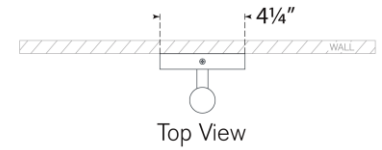

TEAR SHEET

Rousseau Medium Bath Sconce

Item # KW 2281AB-SG

Designer: Kelly Wearstler

Height: 20"

Width: 4.25"

Extension: 3"

Backplate: 4.25" x 9" Oval

Finishes: AB, BZ, PN

Glass Options: CG, EC, ECG, SG

Lightsource: Dedicated LED

Wattage: 6w (700lm)

Weight: 5 Pounds

Top View

Side View

Front View