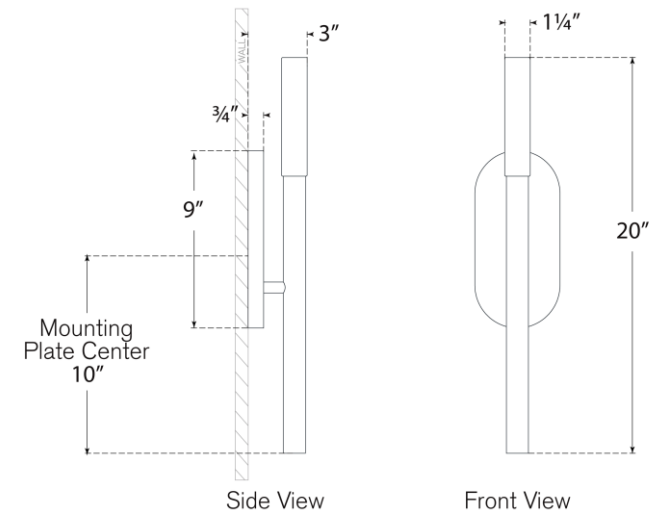

TEAR SHEET

Rousseau Medium Bath Sconce

Item # KW 2281AB-SG

Designer: Kelly Wearstler

Height: 20"

Width: 4.25"

Extension: 3"

Backplate: 4.25" x 9" Oval

Finishes: AB, BZ, PN

Glass Options: CG, EC, ECG, SG

Lightsource: Dedicated LED

Wattage: 6w (700lm)

Weight: 5 Pounds

Top View

Side View

Front View