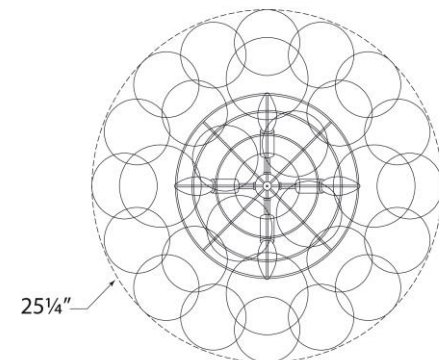

TEAR SHEET

Talia 25" Flush Mount

Item # JN 4113BSL/CG

Designer: Julie Neill

Height: 12"

Width: 25.25"

Canopy: 6" Round

Finishes: BSL/CG, G/CG, PW/CG

Socket: 4 - E12 Candelabra

Wattage: 4 - 6.5 LED B11

Weight: 14 Pounds

Note: Assembly Required

Front View

Bottom View