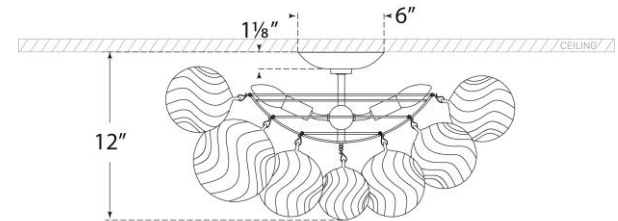

TEAR SHEET

Talia 25" Flush Mount

Item # JN 4113BSL/CG

Designer: Julie Neill

Height: 12"

Width: 25.25"

Canopy: 6" Round

Finishes: BSL/CG, G/CG, PW/CG

Socket: 4 - E12 Candelabra

Wattage: 4 - 6.5 LED B11

Weight: 14 Pounds

Note: Assembly Required

Front View

Bottom View