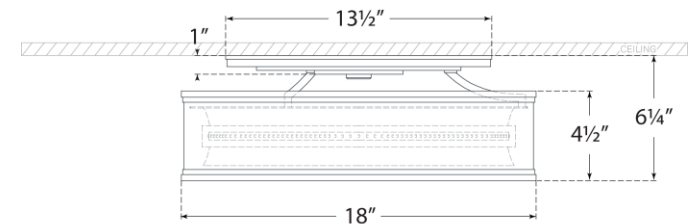

TEAR SHEET

Connery 18" Flush Mount

Item # CHC 4612AB

Designer: Chapman & Myers

Height: 6.25"

Width: 18"

Canopy: 13.5" Round

Finishes: AB, BZ, PN, WHT/AB

Lightsource: Dedicated LED

Wattage: 25w (2000lm)

Weight: 15 Pounds

Front View