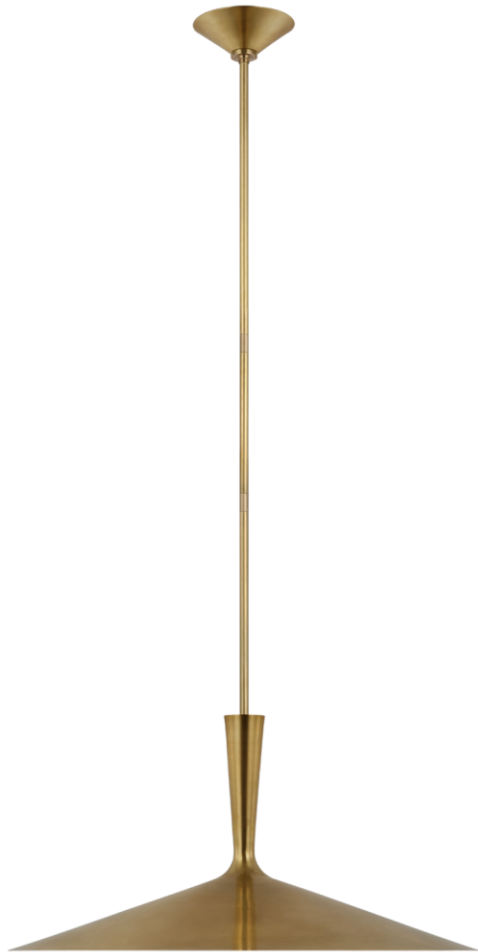

# TEAR SHEET

## Rosetta XL Pendant

Item # ARN 5542HAB

Designer: AERIN

O/A Height: 56.75"

Fixture Height: 13"

Min. Custom Height: 19"

Width: 26"

Canopy: 6" Round

Finishes: BLK/BZ, BLK/HAB, BLK/PN, HAB, PN, WHT/BZ, WHT/HAB, WHT/PN

Socket: E26 Keyless

Wattage: 15 LED A19

Weight: 9 Pounds