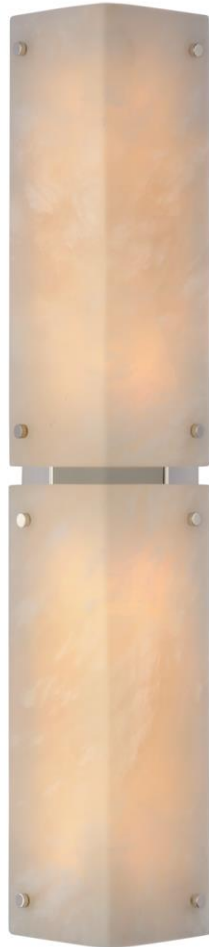

TEAR SHEET

Clayton 25" Wall Sconce

Item # ARN 2044ALB/PN

Designer: AERIN

Height: 25.5"

Width: 5.5"

Extension: 4"

Backplate: 4.75" x 25" Rectangle

Finishes: ALB/HAB, ALB/PN, CG/HAB, CG/PN

Socket: 4 - E12 Candelabra

Wattage: 4 - 6.5 LED B11

Weight: 14 Pounds

Note: Alabaster is a Natural Stone | Variations in Color and Texture are Expected