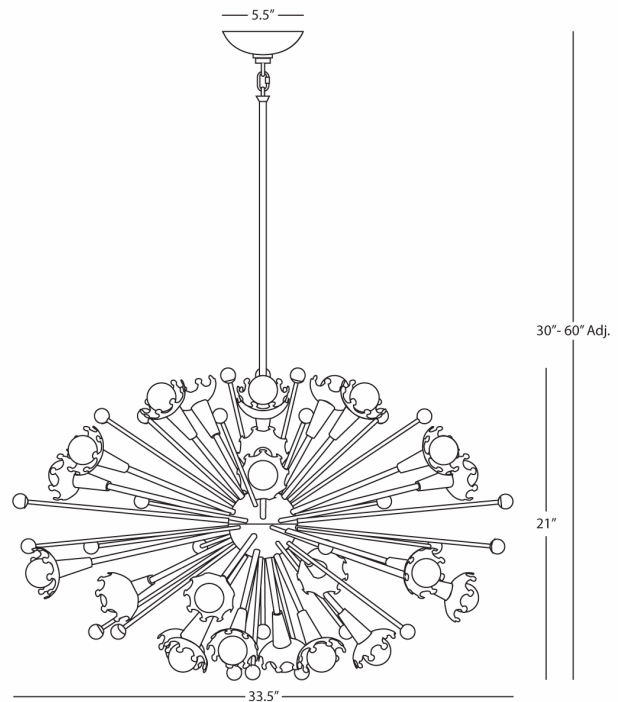

JONATHAN ADLER

SPUTNIK

S710

Chandelier

24 - 40W Max.

Bulb Type: G16.5 Candelabra

Direct Wire

Polished Nickel Finish w/

Crystal Accents

Susp. Hardware: 3pcs-1/2" x 12" &

1pc -1/2" x 6" Extension Rods

FINISH OPTION:

710 - Antique Brass

**\*\* Available for Quick SHIP \*\***