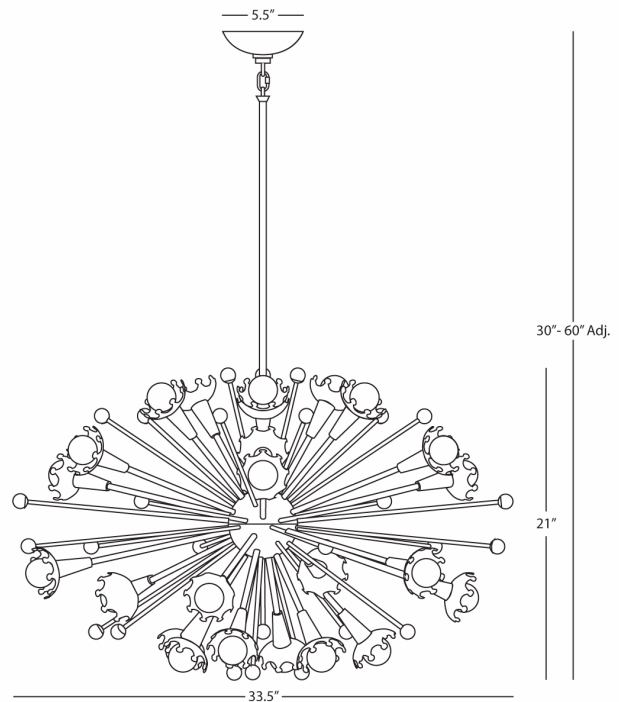

JONATHAN ADLER

SPUTNIK

710

Chandelier

24 - 40W Max.

Bulb Type: G16.5 Candelabra

Direct Wire

Antique Brass Finish w/

Crystal Accents

Susp. Hardware: 3pcs-1/2" x 12" &

1pc -1/2" x 6" Extension Rods

FINISH OPTION:

S710 - Polished Nickel

**** Available for Quick SHIP ****