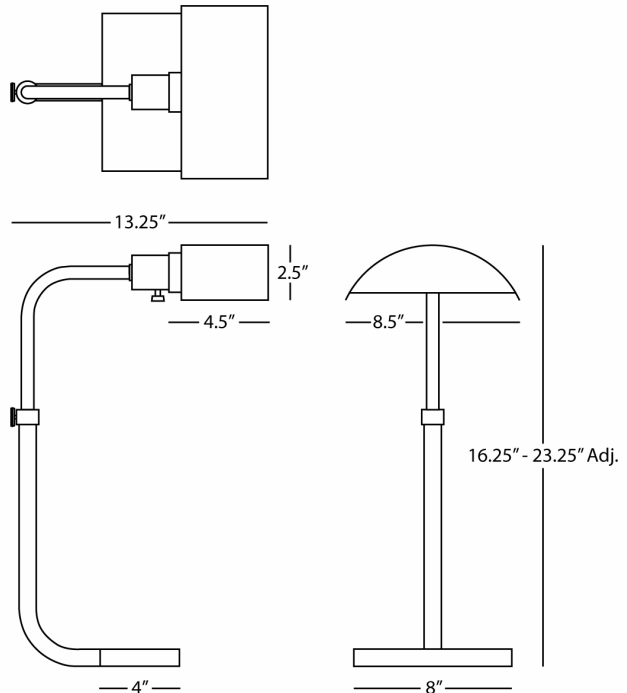

KOLEMAN

460

Adjustable Task Table Lamp

1-60W Max.

Bulb Type: B11 Torpedo

Switch: Hi-Lo Dimming

Aged Brass Finish

Metal Shade

FINISH OPTIONS:

S460 - Polished Nickel

Z460 - Deep Patina Bronze

** Available for Quick SHIP **