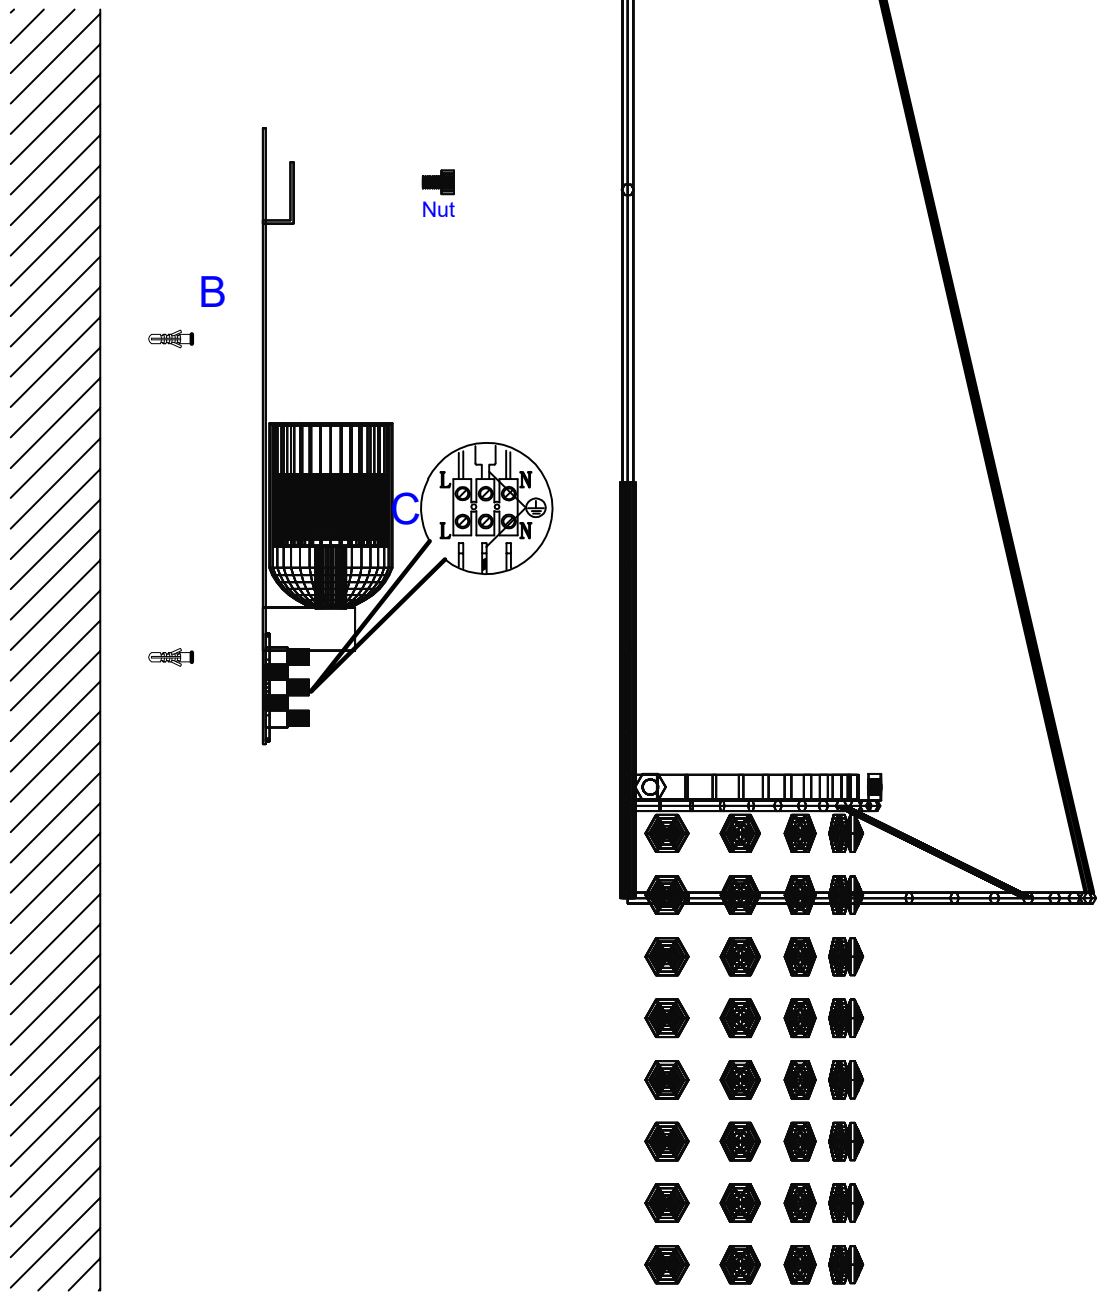

**Model:73028 BEIGE**

**NOTE:ALWAYS TURN POWER OFF BEFORE  
INSTALLING LIGHTING FIXTURES!**